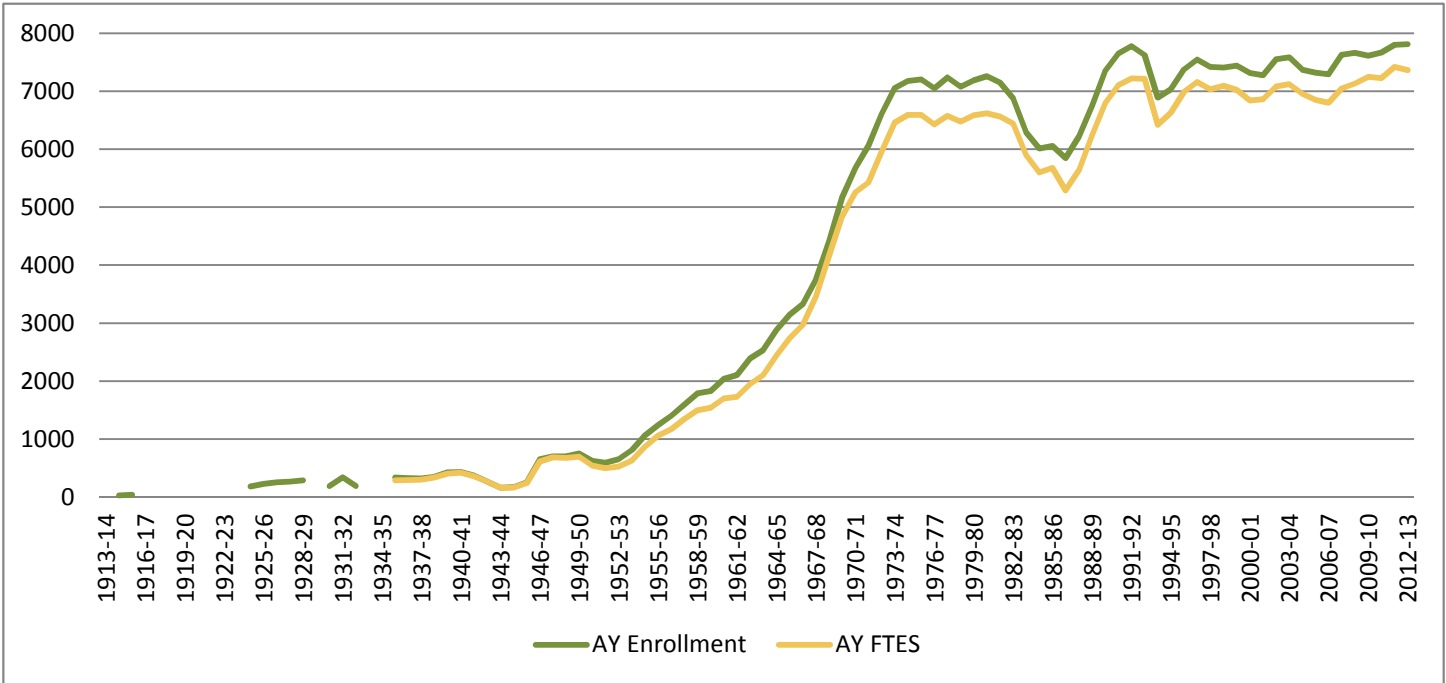

Humboldt State Enrollment and FTES History

Year	AY Enrollment	AY FTES	Historical Notes
1913-14			June 16, 1913, California Gov. Hiram Johnson signed the law establishing "Humboldt State Normal School, Nelson B. VanMatre, President
1914-15	28		April 6, 1914 First Day of School
1915-16	39		May 26, 1915, first commencement ceremony
1916-17			U.S. enters World War I - 4/6/1917
1917-18	80		
1918-19			
1919-20	30		
1920-21			Name changed to Humboldt State Teachers College and Junior College
1921-22			
1922-23			Founder's Hall completed
1923-24			Associated Students and the alumni organization established
1924-25	186		Ralph W. Swetman, President
1925-26	228		
1926-27	257		Humboldt State authorized to issue BA
1927-28	265		
1928-29	290		
1929-30			Stock market crash 10/24/1929
1930-31	186		Arthur S. Gist, President
1931-32	339		
1932-33	190		
1933-34			
1934-35			
1935-36	338	287	Name changed to Humboldt State College
1936-37	328	294	
1937-38	322	296	
1938-39	350	339	
1939-40	424	401	